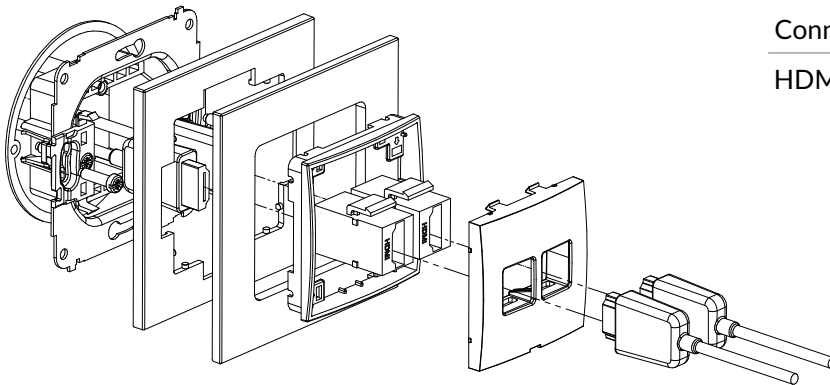

Connection type	Connection
BNC	Screwed

IHDMI-3 + ...IRSK-1

HDMI 2.0 single socket mechanism + universal square glass effect frame

Connection type	Connection
HDMI	1 x HDMI socket female

IHDMIBO-3 + ...IRSK-1

BNC single socket mechanism + universal square glass effect frame

Connection type	Connection
HDMI	1 x HDMI socket female

IHDMI-4 + ...IRSK-1

HDMI 2.0 double socket mechanism + universal square glass effect frame

Connection type	Connection
HDMI	2 x HDMI socket female

IHDMIBO-4 + ...IRSK-1

HDMI 2.0 double socket mechanism without destruction field + universal square glass effect frame

Connection type	Connection
HDMI	2 x HDMI socket female