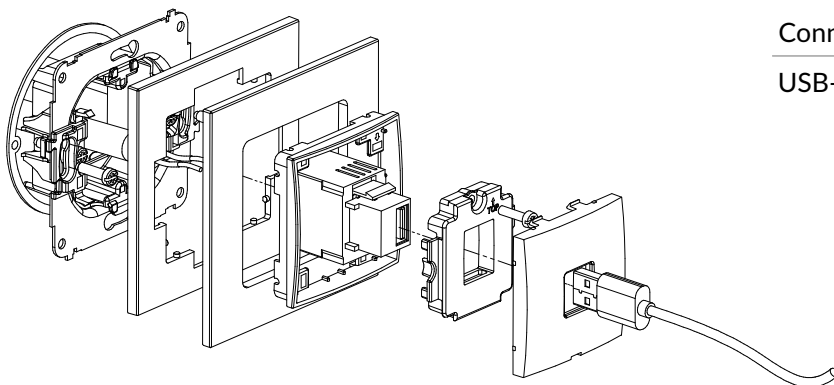

ICUSB-1 + ...IRSK-1

Single USB charger mechanism USB A, 5W max., 5V, 1A + universal square glass effect frame

Connection type	Connection
USB-A	Screw clamps

ICUSBBO-1 + ...IRSK-1

Single USB charger mechanism USB A, 5W max., 5V, 1A, without description field + universal square glass effect frame

Connection type	Connection
USB-A	Screw clamps

ICUSB-3 + ...IRSK-1

Single USB charger mechanism USB A, 10W max., 5V, 2A + universal square glass effect frame

Connection type	Connection
USB-A	Screw clamps

ICUSBBO-3 + ...IRSK-1

Single USB charger mechanism USB A, 10W max., 5V, 2A, without description field + universal square glass effect frame

Connection type	Connection
USB-A	Screw clamps

ICUSB-6 + ...IRSK-1

Double USB charger mechanism 2xUSB A, 15,5W max., 5V, 3.1A + universal square glass effect frame