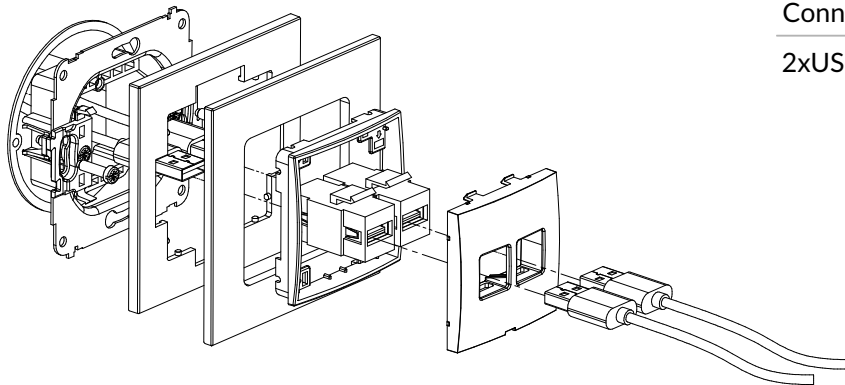

USB A-A 2.0 single socket mechanism + universal square glass effect frame

Connection type	Connection
USB-A 2.0	1 x USB-A socket female

IGUSBBO-1 + ...IRSK-1

USB A-A 2.0 single socket mechanism without destruction field + universal square glass effect frame

Connection type	Connection
USB-A 2.0	1 x USB-A socket female

IGUSB-2 + ...IRSK-1

2xUSB A-A 2.0 double socket mechanism + universal square glass effect frame

Connection type	Connection
2xUSB-A 2.0	2 x USB-A socket female

IGUSBBO-2 + ...IRSK-1

2xUSB A-A 2.0 double socket mechanism without destription field + universal square glass effect frame

Connection type	Connection
2xUSB-A 2.0	2 x USB-A socket female

IGUSB-3 + ...IRSK-1