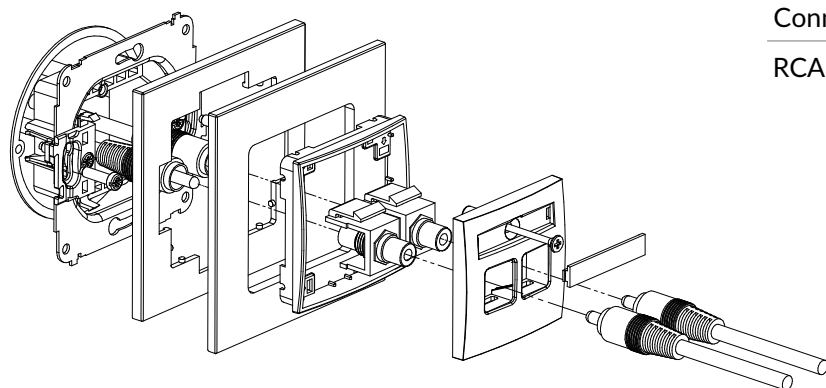

Connection type	Connection
RCA gold-plated	2 x RCA (cinch) female, white and red marker, gold plated

IGRCABO-2 + ...IRSK-1

RCA double socket (cinch type - white and red, gold-plated) mechanism without destription field + universal square glass effect frame