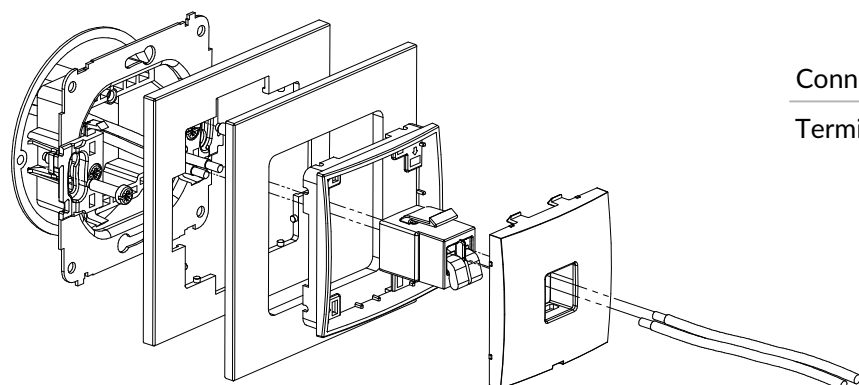

Connection type	Connection
Terminal	Screw clamps

IGG-2 + ...IRSK-1

Double loudspeaker socket (2,5mm²) mechanism + universal square glass effect frame