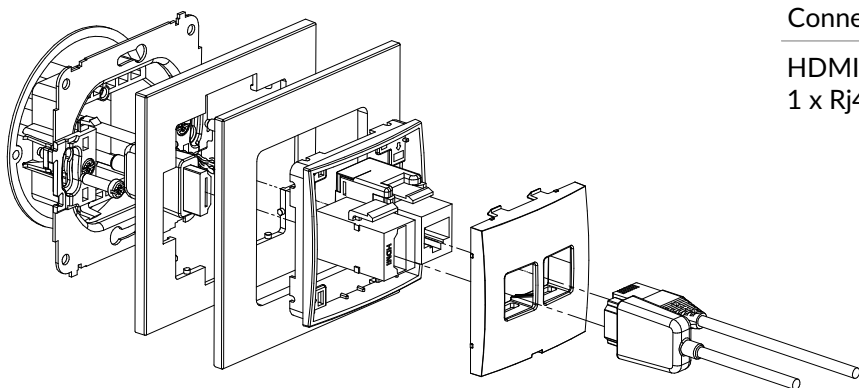

Connection type	Connection
HDMI	2 x HDMI socket female

IHDMIBO-4 + ...IRSK-1

HDMI 2.0 double socket mechanism without destruction field + universal square glass effect frame

Connection type	Connection
HDMI	2 x HDMI socket female

IGHK + ...IRSK-1

HDMI 2.0 single socket mechanism + single computer socket mechanism 1xRJ45, cat. 5e, 8-contact + universal square glass effect frame

Connection type	Connection
HDMI, 1 x Rj45 8-kontakt	1 x HDMI socket female / Clamp penetrating insulation

IGHKBO + ...IRSK-1

HDMI 2.0 single socket mechanism + single computer socket mechanism 1xRJ45, cat. 5e, 8-contact without destription field + universal square glass effect frame

Connection type	Connection
HDMI, 1 x Rj45 8-kontakt	1 x HDMI socket female / Clamp penetrating insulation