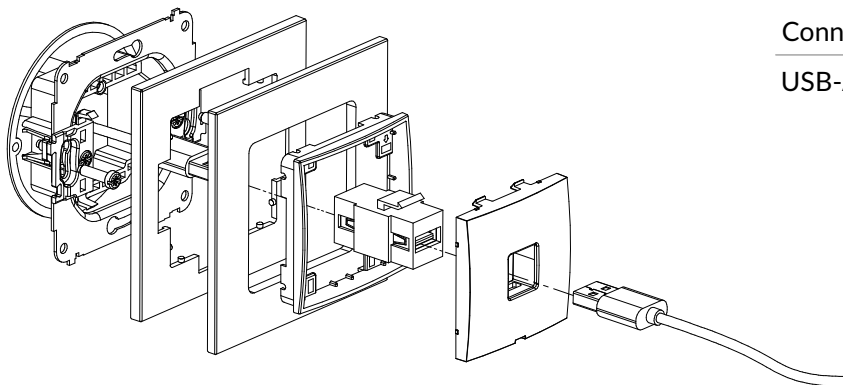

USB A-B 2.0 single socket mechanism + universal square glass effect frame

Connection type	Connection
USB-B 2.0	1 x USB-A socket female

IGUSBBO-3 + ...IRSK-1

USB A-B 2.0 single socket mechanism without destription field + universal square glass effect frame

Connection type	Connection
USB-B 2.0	1 x USB-A socket female

IGUSB-5 + ...IRSK-1

USB A-A 3.0 single socket mechanism + universal square glass effect frame

Connection type	Connection
USB-A 3.0	1 x USB-A socket female

IGUSBBO-5 + ...IRSK-1

USB A-A 3.0 single socket mechanism without destruction field + universal square glass effect frame

Connection type	Connection
USB-A 3.0	1 x USB-A socket female

IGUSB-6 + ...IRSK-1

2xUSB A-A 3.0 double socket mechanism + universal square glass effect frame