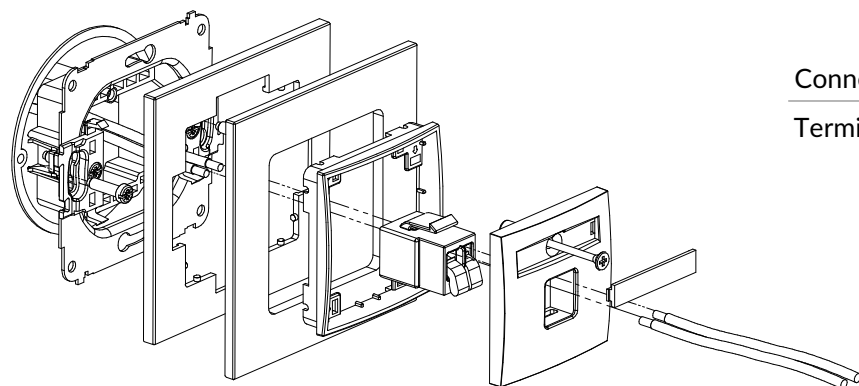

ICON SERIES MULTIMEDIA SOCKETS CONNECTION METHOD

IGG-1 + ...IRSK-1

Single loudspeaker socket (2,5mm²) mechanism + universal square glass effect frame

Connection type	Connection
Terminal	Screw clamps

IGGBO-1 + ...IRSK-1

Single loudspeaker socket (2,5mm²) mechanism without destruction field + universal square glass effect frame

Connection type	Connection
Terminal	Screw clamps

IGG-2 + ...IRSK-1

Double loudspeaker socket (2,5mm²) mechanism + universal square glass effect frame