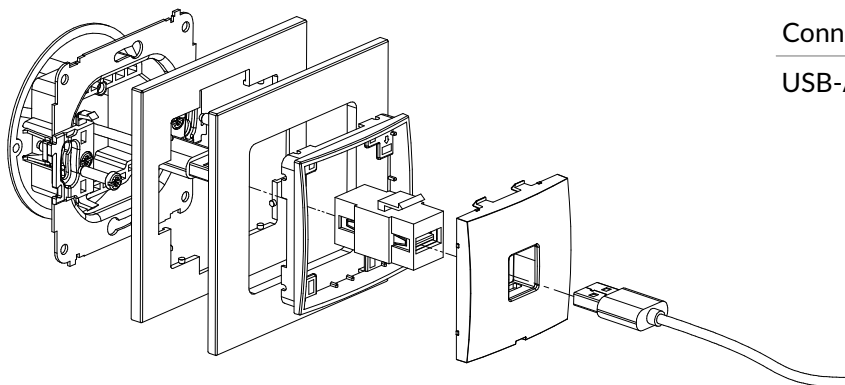

Connection type	Connection
USB-C	Screw clamps

ICUSB-8 + ...IRSK-1

Dual USB charger mechanism USB C + USB A, 20W max. + universal square glass effect frame

Connection type	Connection
USB-C + USB-A	Screw clamps

ICUSBBO-8 + ...IRSK-1

Dual USB charger mechanism USB C + USB A, 20W max., without description field + universal square glass effect frame

Connection type	Connection
USB-C + USB-A	Screw clamps

IGUSB-1 + ...IRSK-1

USB A-A 2.0 single socket mechanism + universal square glass effect frame

Connection type	Connection
USB-A 2.0	1 x USB-A socket female

IGUSBBO-1 + ...IRSK-1

USB A-A 2.0 single socket mechanism without destruction field + universal square glass effect frame