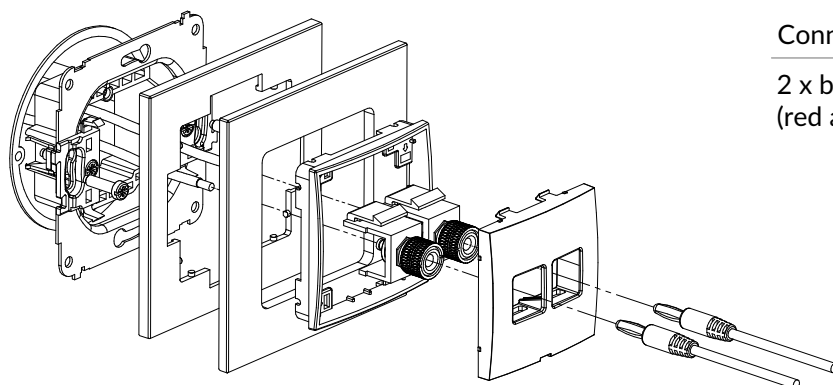

Connection type	Connection
2 x banana gold plated (red and black)	For soldering