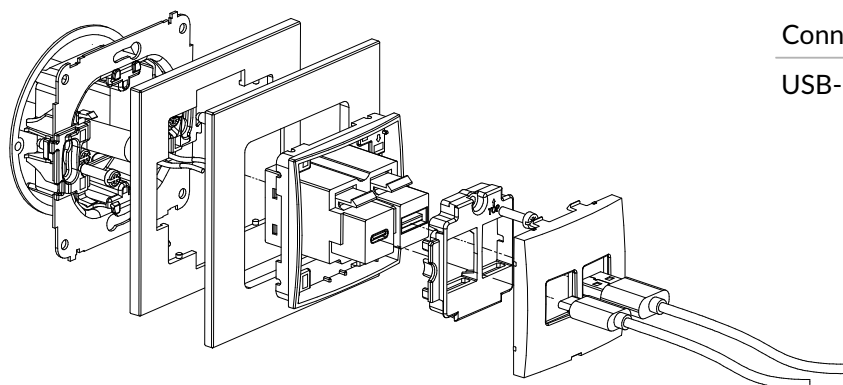

ICUSB-7 + ...IRSK-1

Double USB charger mechanism 2xUSB C, 20W max. + universal square glass effect frame

Connection type	Connection
USB-C	Screw clamps

ICUSBBO-7 + ...IRSK-1

Double USB charger mechanism 2xUSB C, 20W max., without description field + universal square glass effect frame

Connection type	Connection
USB-C	Screw clamps

ICUSB-8 + ...IRSK-1

Dual USB charger mechanism USB C + USB A, 20W max. + universal square glass effect frame

Connection type	Connection
USB-C + USB-A	Screw clamps

ICUSBBO-8 + ...IRSK-1

Dual USB charger mechanism USB C + USB A, 20W max., without description field + universal square glass effect frame

Connection type	Connection
USB-C + USB-A	Screw clamps

IGUSB-1 + ...IRSK-1