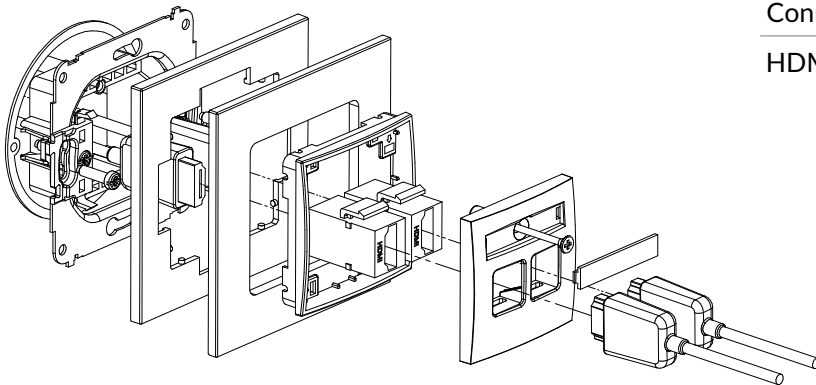

Connection type	Connection
BNC	Screwed

IHDMI-3 + ...IRSK-1

HDMI 2.0 single socket mechanism + universal square glass effect frame

Connection type	Connection
HDMI	1 x HDMI socket female

IHDMIBO-3 + ...IRSK-1

BNC single socket mechanism + universal square glass effect frame

Connection type	Connection
HDMI	1 x HDMI socket female

IHDMI-4 + ...IRSK-1

HDMI 2.0 double socket mechanism + universal square glass effect frame