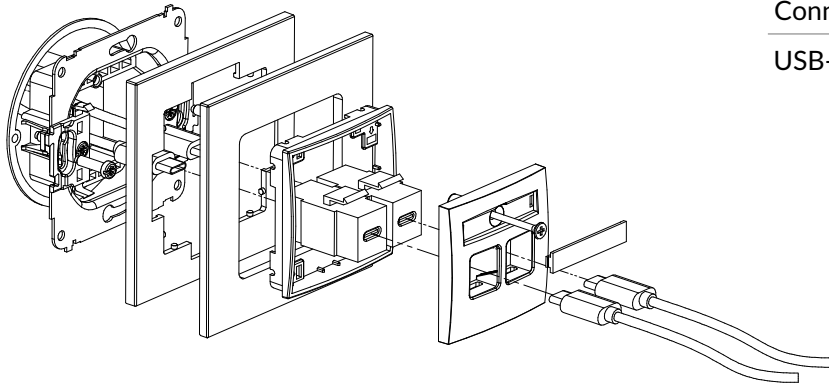

Connection type	Connection
2xUSB-A 3.0	1 x USB-A socket female

IGUSBBO-6 + ...IRSK-1

2xUSB A-A 3.0 double socket mechanism without destription field + universal square glass effect frame

Connection type	Connection
2xUSB-A 3.0	1 x USB-A socket female

IGUSB-7 + ...IRSK-1

USB C-C single socket mechanism + universal square glass effect frame

Connection type	Connection
USB-C	1 x USB-C socket female

IGUSBBO-7 + ...IRSK-1

USB C-C single socket mechanism without destription field + universal square glass effect frame

Connection type	Connection
USB-C	1 x USB-C socket female

IGUSB-8 + ...IRSK-1

USB C-C single socket mechanism + universal square glass effect frame

Connection type	Connection
USB-C	2 x USB-C socket female