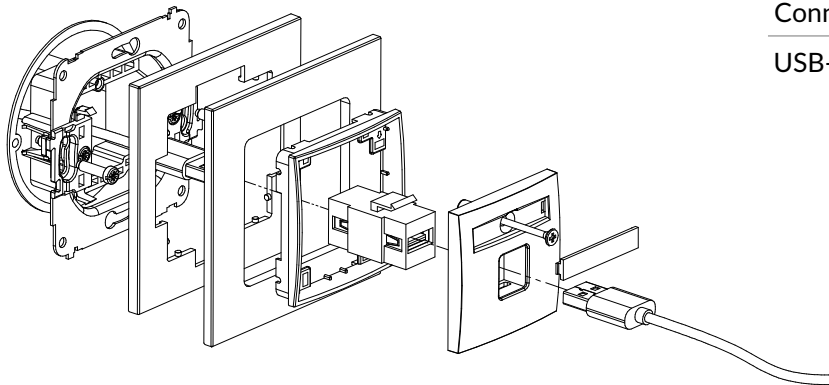

Connection type	Connection
USB-C	Screw clamps

ICUSB-8 + ...IRSK-1

Dual USB charger mechanism USB C + USB A, 20W max. + universal square glass effect frame

Connection type	Connection
USB-C + USB-A	Screw clamps

ICUSBBO-8 + ...IRSK-1

Dual USB charger mechanism USB C + USB A, 20W max., without description field + universal square glass effect frame

Connection type	Connection
USB-C + USB-A	Screw clamps

IGUSB-1 + ...IRSK-1

USB A-A 2.0 single socket mechanism + universal square glass effect frame

Connection type	Connection
USB-A 2.0	1 x USB-A socket female

IGUSBBO-1 + ...IRSK-1

USB A-A 2.0 single socket mechanism without destruction field + universal square glass effect frame