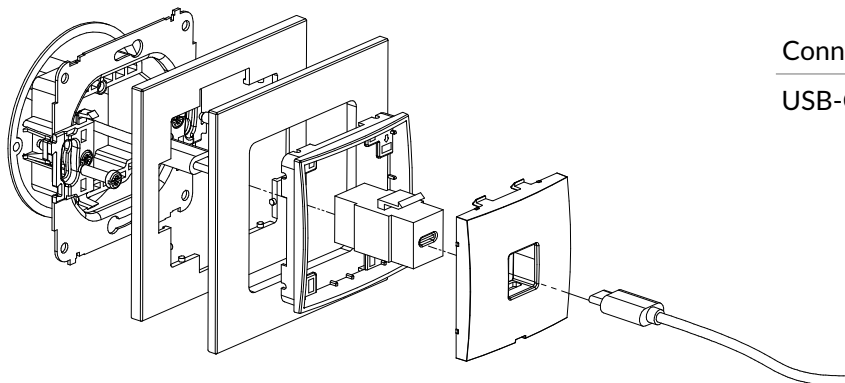

Connection type	Connection
2xUSB-A 3.0	1 x USB-A socket female

IGUSBBO-6 + ...IRSK-1

2xUSB A-A 3.0 double socket mechanism without destription field + universal square glass effect frame

Connection type	Connection
2xUSB-A 3.0	1 x USB-A socket female

IGUSB-7 + ...IRSK-1

USB C-C single socket mechanism + universal square glass effect frame

Connection type	Connection
USB-C	1 x USB-C socket female

IGUSBBO-7 + ...IRSK-1

USB C-C single socket mechanism without destription field + universal square glass effect frame

Connection type	Connection
USB-C	1 x USB-C socket female

IGUSB-8 + ...IRSK-1

USB C-C single socket mechanism + universal square glass effect frame

Connection type	Connection
USB-C	2 x USB-C socket female