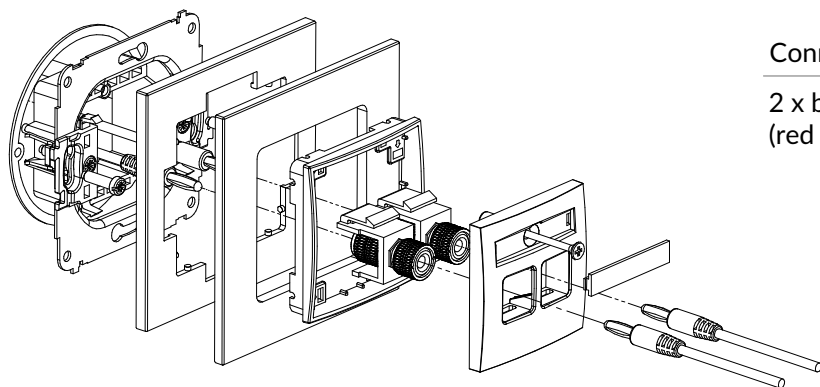

IGG-4 + ...IRSK-1

Single loudspeaker socket (banana type - red and black, gold-plated, 4mm², twisted) + universal square glass effect frame

Connection type	Connection
2 x banana gold plated (red and black)	Screwed

IGGBO-4 + ...IRSK-1

Single loudspeaker socket (banana type - red and black, gold-plated, 4mm², twisted) mechanism without destription field + universal square glass effect frame