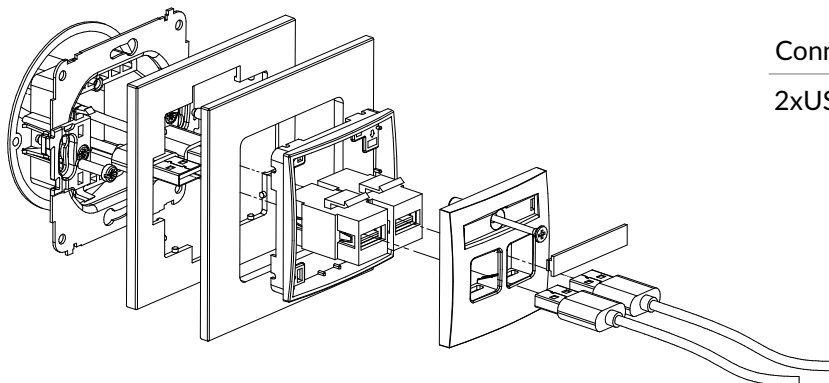

Connection type	Connection
USB-B 2.0	1 x USB-A socket female

IGUSB-5 + ...IRSK-1

USB A-A 3.0 single socket mechanism + universal square glass effect frame

Connection type	Connection
USB-A 3.0	1 x USB-A socket female

IGUSBBO-5 + ...IRSK-1

USB A-A 3.0 single socket mechanism without destruction field + universal square glass effect frame

Connection type	Connection
USB-A 3.0	1 x USB-A socket female

IGUSB-6 + ...IRSK-1

2xUSB A-A 3.0 double socket mechanism + universal square glass effect frame

Connection type	Connection
2xUSB-A 3.0	1 x USB-A socket female

IGUSBBO-6 + ...IRSK-1

2xUSB A-A 3.0 double socket mechanism without destription field + universal square glass effect frame

Connection type	Connection
2xUSB-A 3.0	1 x USB-A socket female