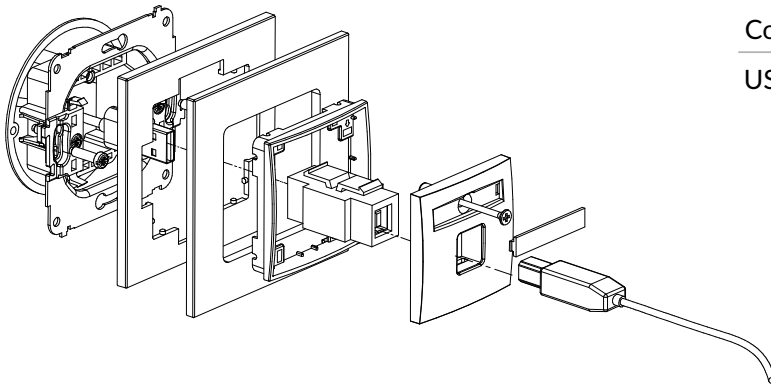

Connection type	Connection
USB-A 2.0	1 x USB-A socket female

IGUSB-2 + ...IRSK-1

2xUSB A-A 2.0 double socket mechanism + universal square glass effect frame

Connection type	Connection
2xUSB-A 2.0	2 x USB-A socket female

IGUSBBO-2 + ...IRSK-1

2xUSB A-A 2.0 double socket mechanism without destription field + universal square glass effect frame

Connection type	Connection
2xUSB-A 2.0	2 x USB-A socket female

IGUSB-3 + ...IRSK-1

USB A-B 2.0 single socket mechanism + universal square glass effect frame

Connection type	Connection
USB-B 2.0	1 x USB-A socket female

IGUSBBO-3 + ...IRSK-1

USB A-B 2.0 single socket mechanism without destription field + universal square glass effect frame