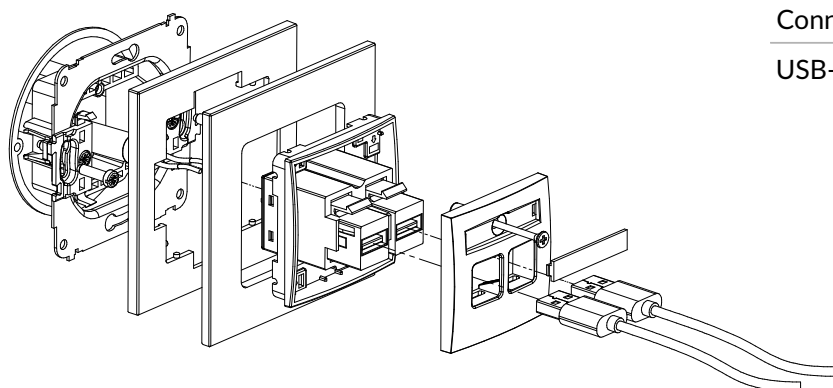

ICUSB-1 + ...IRSK-1

Single USB charger mechanism USB A, 5W max., 5V, 1A + universal square glass effect frame

Connection type	Connection
USB-A	Screw clamps

ICUSBBO-1 + ...IRSK-1

Single USB charger mechanism USB A, 5W max., 5V, 1A, without description field + universal square glass effect frame

Connection type	Connection
USB-A	Screw clamps

ICUSB-3 + ...IRSK-1

Single USB charger mechanism USB A, 10W max., 5V, 2A + universal square glass effect frame

Connection type	Connection
USB-A	Screw clamps

ICUSBBO-3 + ...IRSK-1

Single USB charger mechanism USB A, 10W max., 5V, 2A, without description field + universal square glass effect frame

Connection type	Connection
USB-A	Screw clamps

ICUSB-6 + ...IRSK-1

Double USB charger mechanism 2xUSB A, 15,5W max., 5V, 3.1A + universal square glass effect frame