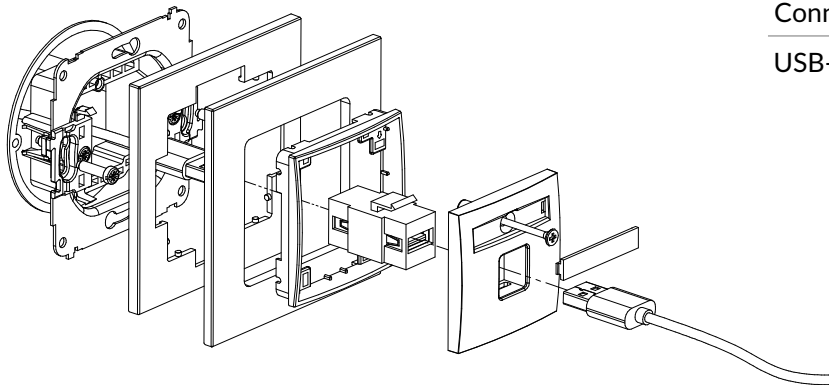

IGUSBBO-2 + ...IRSK-1

2xUSB A-A 2.0 double socket mechanism without destription field + universal square glass effect frame

Connection type	Connection
2xUSB-A 2.0	2 x USB-A socket female

IGUSB-3 + ...IRSK-1

USB A-B 2.0 single socket mechanism + universal square glass effect frame

Connection type	Connection
USB-B 2.0	1 x USB-A socket female

IGUSBBO-3 + ...IRSK-1

USB A-B 2.0 single socket mechanism without destription field + universal square glass effect frame

Connection type	Connection
USB-B 2.0	1 x USB-A socket female

IGUSB-5 + ...IRSK-1

USB A-A 3.0 single socket mechanism + universal square glass effect frame

Connection type	Connection
USB-A 3.0	1 x USB-A socket female