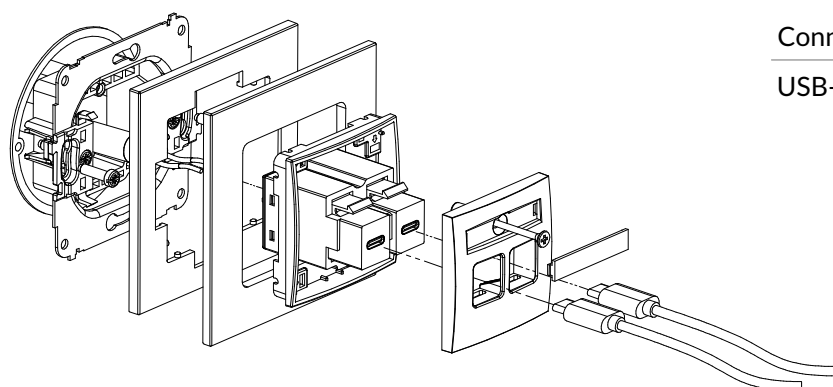

Single USB charger mechanism USB A, 10W max., 5V, 2A, without description field + universal square glass effect frame

Connection type	Connection
USB-A	Screw clamps

ICUSB-6 + ...IRSK-1

Double USB charger mechanism 2xUSB A, 15,5W max., 5V, 3.1A + universal square glass effect frame

Connection type	Connection
USB-A	Screw clamps

ICUSBBO-6 + ...IRSK-1

Double USB charger mechanism 2xUSB A, 15,5W max., 5V, 3.1A, without description field + universal square glass effect frame

Connection type	Connection
USB-A	Screw clamps

ICUSB-7 + ...IRSK-1

Double USB charger mechanism 2xUSB C, 20W max. + universal square glass effect frame

Connection type	Connection
USB-C	Screw clamps

ICUSBBO-7 + ...IRSK-1

Double USB charger mechanism 2xUSB C, 20W max., without description field + universal square glass effect frame