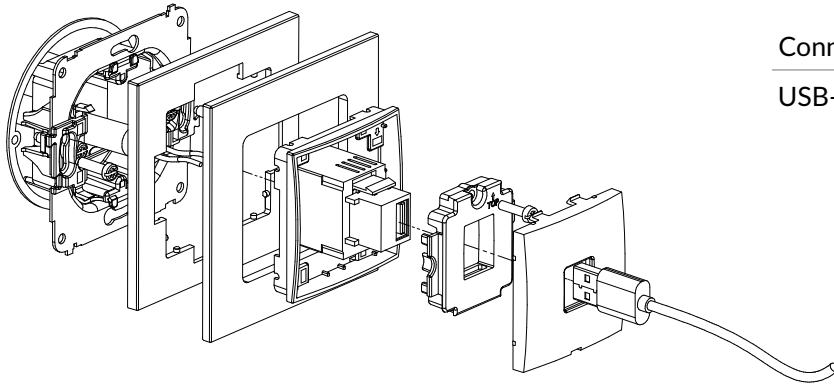

IGHKBO + ...IRSK-1

HDMI 2.0 single socket mechanism + single computer socket mechanism 1xRJ45, cat. 5e, 8-contact without destription field + universal square glass effect frame

Connection type	Connection
HDMI, 1 x Rj45 8-kontakt	1 x HDMI socket female / Clamp penetrating insulation

ICUSB-1 + ...IRSK-1

Single USB charger mechanism USB A, 5W max., 5V, 1A + universal square glass effect frame

Connection type	Connection
USB-A	Screw clamps

ICUSBBO-1 + ...IRSK-1

Single USB charger mechanism USB A, 5W max., 5V, 1A, without description field + universal square glass effect frame

Connection type	Connection
USB-A	Screw clamps

ICUSB-3 + ...IRSK-1

Single USB charger mechanism USB A, 10W max., 5V, 2A + universal square glass effect frame

Connection type	Connection
USB-A	Screw clamps

ICUSBBO-3 + ...IRSK-1