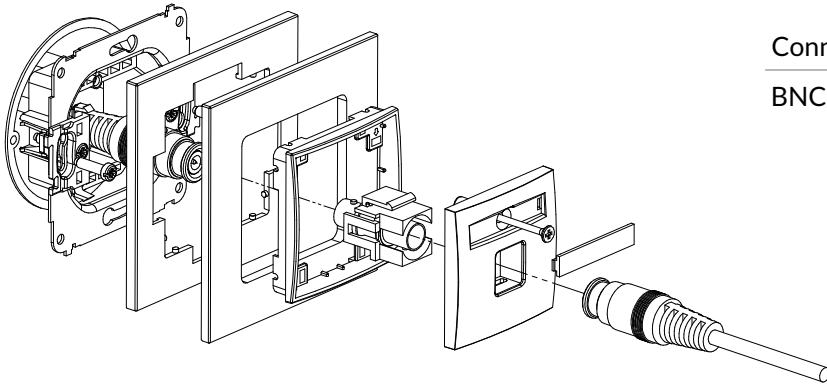

IGRCABO-2 + ...IRSK-1

RCA double socket (cinch type - white and red, gold-plated) mechanism without destription field + universal square glass effect frame

Connection type	Connection
RCA gold-plated	2 x RCA (cinch) female, white and red marker, gold plated

IGBNC-1 + ...IRSK-1

BNC single socket mechanism + universal square glass effect frame

Connection type	Connection
BNC	Screwed

IGBNCBO-1 + ...IRSK-1

BNC single socket mechanism without destruction field + universal square glass effect frame