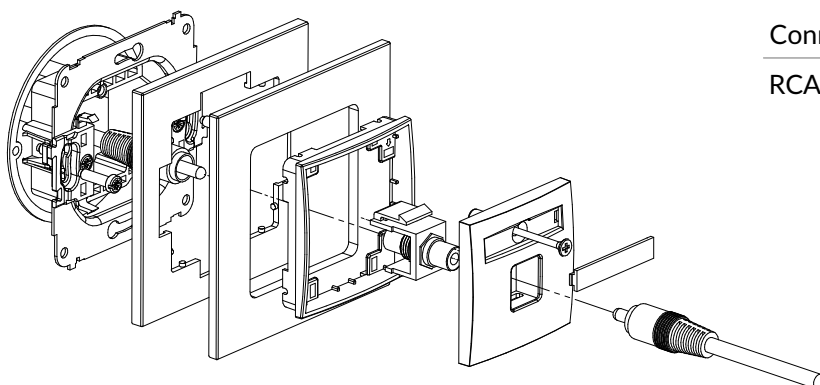

IGRCA-1 + ...IRSK-1

RCA single socket (cinch type - yellow, gold-plated) mechanism + universal square glass effect frame

Connection type	Connection
RCA gold-plated	1 x RCA (cinch) female, yellow marker, gold plated