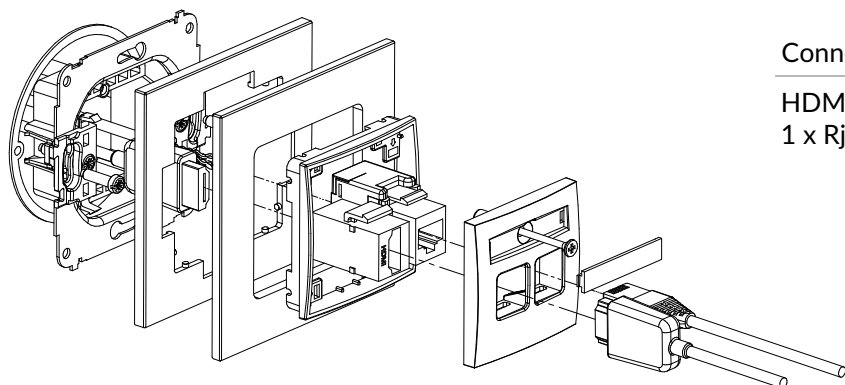

BNC single socket mechanism + universal square glass effect frame

Connection type	Connection
HDMI	1 x HDMI socket female

IHDMI-4 + ...IRSK-1

HDMI 2.0 double socket mechanism + universal square glass effect frame

Connection type	Connection
HDMI	2 x HDMI socket female

IHDMIBO-4 + ...IRSK-1

HDMI 2.0 double socket mechanism without destruction field + universal square glass effect frame

Connection type	Connection
HDMI	2 x HDMI socket female

IGHK + ...IRSK-1

HDMI 2.0 single socket mechanism + single computer socket mechanism 1xRJ45, cat. 5e, 8-contact + universal square glass effect frame

Connection type	Connection
HDMI, 1 x Rj45 8-kontakt	1 x HDMI socket female / Clamp penetrating insulation