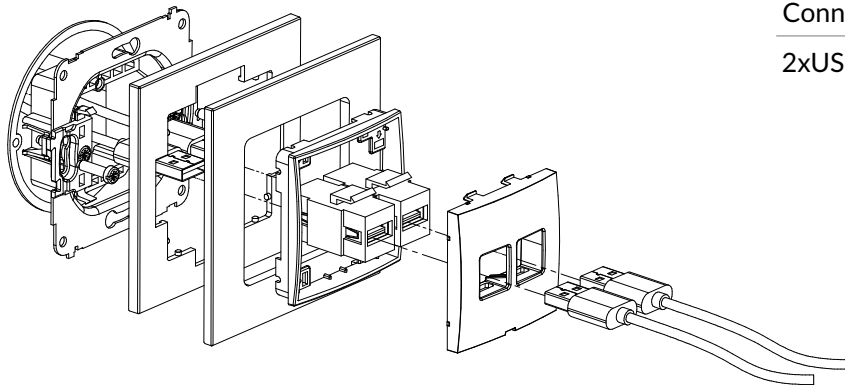

Connection type	Connection
USB-B 2.0	1 x USB-A socket female

IGUSB-5 + ...IRSK-1

USB A-A 3.0 single socket mechanism + universal square glass effect frame

Connection type	Connection
USB-A 3.0	1 x USB-A socket female

IGUSBBO-5 + ...IRSK-1

USB A-A 3.0 single socket mechanism without destruction field + universal square glass effect frame

Connection type	Connection
USB-A 3.0	1 x USB-A socket female

IGUSB-6 + ...IRSK-1

2xUSB A-A 3.0 double socket mechanism + universal square glass effect frame

Connection type	Connection
2xUSB-A 3.0	1 x USB-A socket female

IGUSBBO-6 + ...IRSK-1

2xUSB A-A 3.0 double socket mechanism without destription field + universal square glass effect frame

Connection type	Connection
2xUSB-A 3.0	1 x USB-A socket female