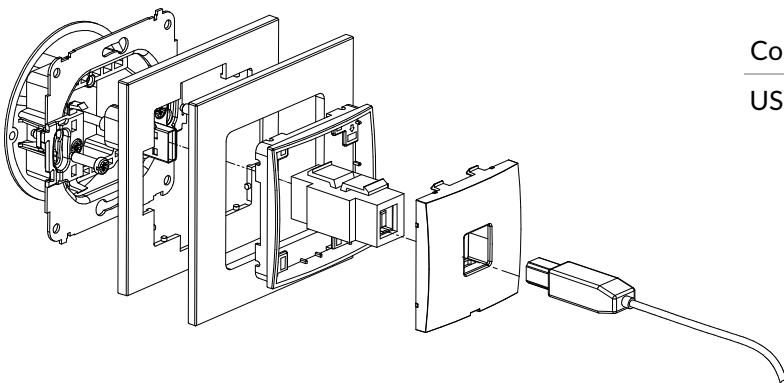

Connection type	Connection
USB-A 2.0	1 x USB-A socket female

IGUSB-2 + ...IRSK-1

2xUSB A-A 2.0 double socket mechanism + universal square glass effect frame

Connection type	Connection
2xUSB-A 2.0	2 x USB-A socket female

IGUSBBO-2 + ...IRSK-1

2xUSB A-A 2.0 double socket mechanism without destription field + universal square glass effect frame

Connection type	Connection
2xUSB-A 2.0	2 x USB-A socket female

IGUSB-3 + ...IRSK-1

USB A-B 2.0 single socket mechanism + universal square glass effect frame

Connection type	Connection
USB-B 2.0	1 x USB-A socket female

IGUSBBO-3 + ...IRSK-1

USB A-B 2.0 single socket mechanism without destription field + universal square glass effect frame