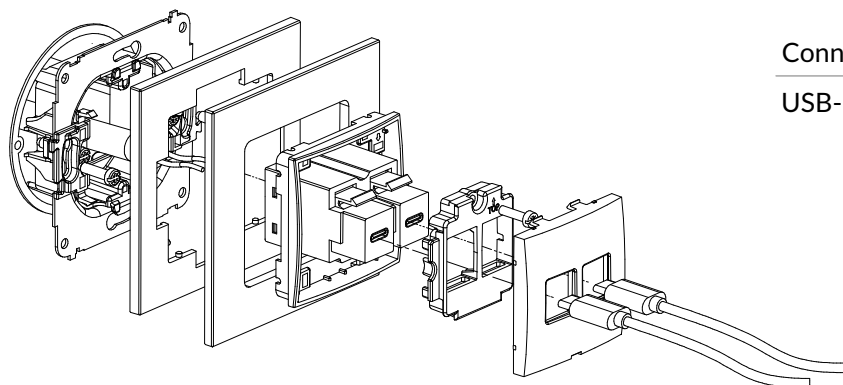

Connection type	Connection
USB-A	Screw clamps

ICUSBBO-6 + ...IRSK-1

Double USB charger mechanism 2xUSB A, 15,5W max., 5V, 3.1A, without description field + universal square glass effect frame

Connection type	Connection
USB-A	Screw clamps

ICUSB-7 + ...IRSK-1

Double USB charger mechanism 2xUSB C, 20W max. + universal square glass effect frame

Connection type	Connection
USB-C	Screw clamps

ICUSBBO-7 + ...IRSK-1

Double USB charger mechanism 2xUSB C, 20W max., without description field + universal square glass effect frame

Connection type	Connection
USB-C	Screw clamps

ICUSB-8 + ...IRSK-1

Dual USB charger mechanism USB C + USB A, 20W max. + universal square glass effect frame

Connection type	Connection
USB-C + USB-A	Screw clamps