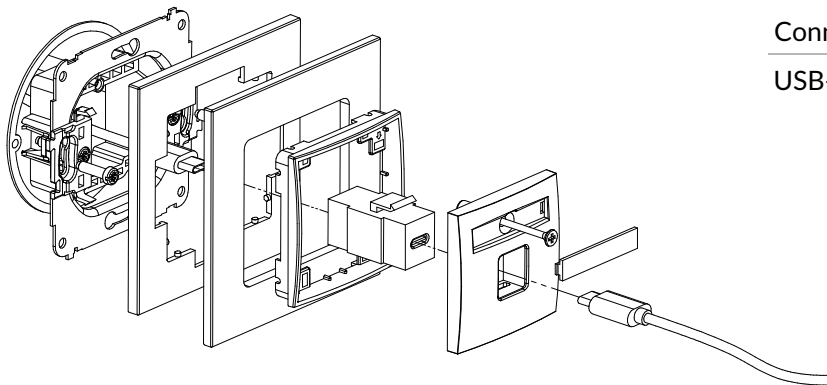

Connection type	Connection
USB-B 2.0	1 x USB-A socket female

IGUSB-5 + ...IRSK-1

USB A-A 3.0 single socket mechanism + universal square glass effect frame

Connection type	Connection
USB-A 3.0	1 x USB-A socket female

IGUSBBO-5 + ...IRSK-1

USB A-A 3.0 single socket mechanism without destruction field + universal square glass effect frame

Connection type	Connection
USB-A 3.0	1 x USB-A socket female

IGUSB-6 + ...IRSK-1

2xUSB A-A 3.0 double socket mechanism + universal square glass effect frame

Connection type	Connection
2xUSB-A 3.0	1 x USB-A socket female

IGUSBBO-6 + ...IRSK-1

2xUSB A-A 3.0 double socket mechanism without destription field + universal square glass effect frame

Connection type	Connection
2xUSB-A 3.0	1 x USB-A socket female

IGUSB-7 + ...IRSK-1

USB C-C single socket mechanism + universal square glass effect frame

Connection type	Connection
USB-C	1 x USB-C socket female

IGUSBBO-7 + ...IRSK-1

USB C-C single socket mechanism without destription field + universal square glass effect frame