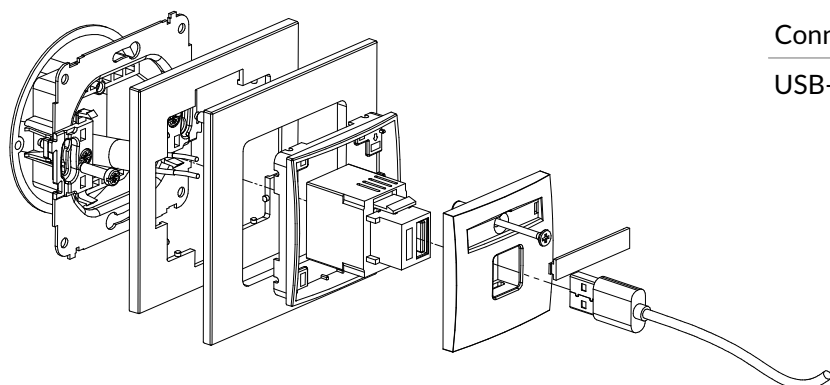

IGHK + ...IRSK-1

HDMI 2.0 single socket mechanism + single computer socket mechanism 1xRJ45, cat. 5e, 8-contact + universal square glass effect frame

Connection type	Connection
HDMI, 1 x Rj45 8-kontakt	1 x HDMI socket female / Clamp penetrating insulation

IGHKBO + ...IRSK-1

HDMI 2.0 single socket mechanism + single computer socket mechanism 1xRJ45, cat. 5e, 8-contact without destription field + universal square glass effect frame

Connection type	Connection
HDMI, 1 x Rj45 8-kontakt	1 x HDMI socket female / Clamp penetrating insulation

ICUSB-1 + ...IRSK-1

Single USB charger mechanism USB A, 5W max., 5V, 1A + universal square glass effect frame

Connection type	Connection
USB-A	Screw clamps

ICUSBBO-1 + ...IRSK-1

Single USB charger mechanism USB A, 5W max., 5V, 1A, without description field + universal square glass effect frame