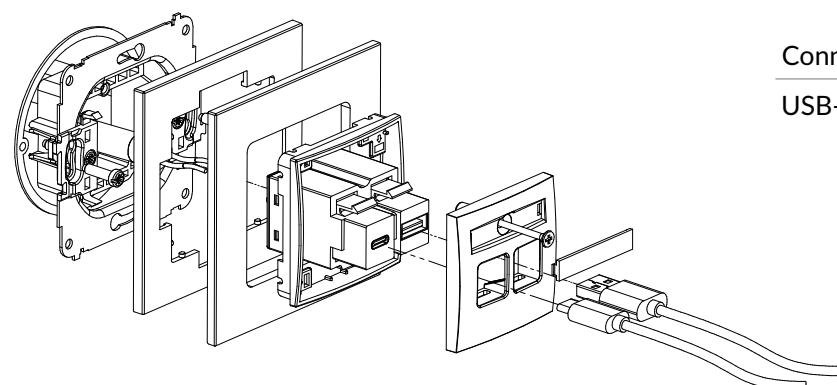

Connection type	Connection
USB-A	Screw clamps

ICUSBBO-6 + ...IRSK-1

Double USB charger mechanism 2xUSB A, 15,5W max., 5V, 3.1A, without description field + universal square glass effect frame

Connection type	Connection
USB-A	Screw clamps

ICUSB-7 + ...IRSK-1

Double USB charger mechanism 2xUSB C, 20W max. + universal square glass effect frame

Connection type	Connection
USB-C	Screw clamps

ICUSBBO-7 + ...IRSK-1

Double USB charger mechanism 2xUSB C, 20W max., without description field + universal square glass effect frame

Connection type	Connection
USB-C	Screw clamps

ICUSB-8 + ...IRSK-1

Dual USB charger mechanism USB C + USB A, 20W max. + universal square glass effect frame

Connection type	Connection
USB-C + USB-A	Screw clamps