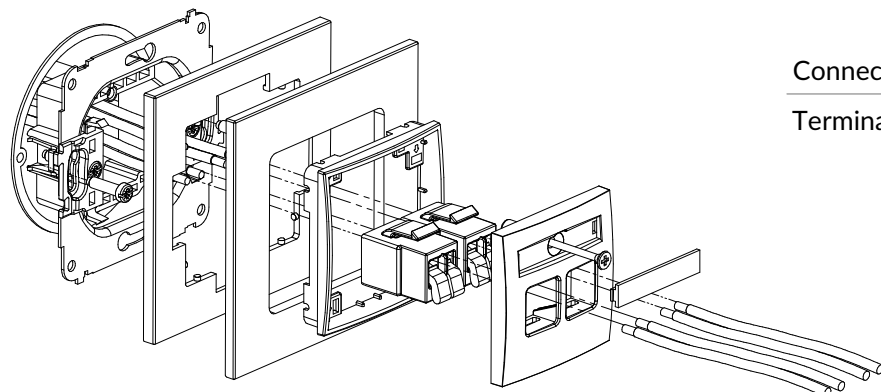

ICON SERIES MULTIMEDIA SOCKETS CONNECTION METHOD

IGG-1 + ...IRSK-1

Single loudspeaker socket (2,5mm²) mechanism + universal square glass effect frame

Connection type	Connection
Terminal	Screw clamps

IGGBO-1 + ...IRSK-1

Single loudspeaker socket (2,5mm²) mechanism without destruction field + universal square glass effect frame

Connection type	Connection
Terminal	Screw clamps

IGG-2 + ...IRSK-1

Double loudspeaker socket (2,5mm²) mechanism + universal square glass effect frame