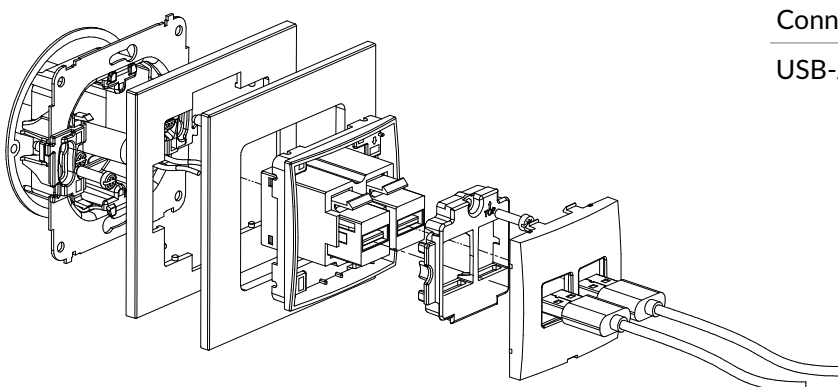

Connection type	Connection
USB-A	Screw clamps

ICUSB-3 + ...IRSK-1

Single USB charger mechanism USB A, 10W max., 5V, 2A + universal square glass effect frame

Connection type	Connection
USB-A	Screw clamps

ICUSBBO-3 + ...IRSK-1

Single USB charger mechanism USB A, 10W max., 5V, 2A, without description field + universal square glass effect frame

Connection type	Connection
USB-A	Screw clamps

ICUSB-6 + ...IRSK-1

Double USB charger mechanism 2xUSB A, 15,5W max., 5V, 3.1A + universal square glass effect frame

Connection type	Connection
USB-A	Screw clamps

ICUSBBO-6 + ...IRSK-1

Double USB charger mechanism 2xUSB A, 15,5W max., 5V, 3.1A, without description field + universal square glass effect frame

Connection type	Connection
USB-A	Screw clamps