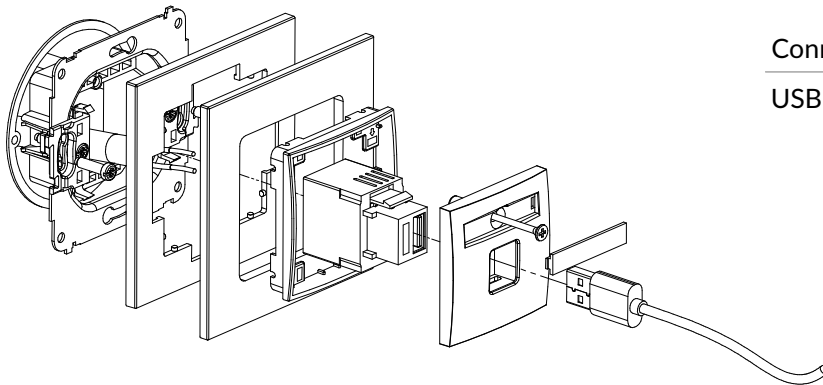

IGHKBO + ...IRSK-1

HDMI 2.0 single socket mechanism + single computer socket mechanism 1xRJ45, cat. 5e, 8-contact without destription field + universal square glass effect frame

Connection type	Connection
HDMI, 1 x Rj45 8-kontakt	1 x HDMI socket female / Clamp penetrating insulation

ICUSB-1 + ...IRSK-1

Single USB charger mechanism USB A, 5W max., 5V, 1A + universal square glass effect frame

Connection type	Connection
USB-A	Screw clamps

ICUSBBO-1 + ...IRSK-1

Single USB charger mechanism USB A, 5W max., 5V, 1A, without description field + universal square glass effect frame

Connection type	Connection
USB-A	Screw clamps

ICUSB-3 + ...IRSK-1

Single USB charger mechanism USB A, 10W max., 5V, 2A + universal square glass effect frame

Connection type	Connection
USB-A	Screw clamps

ICUSBBO-3 + ...IRSK-1