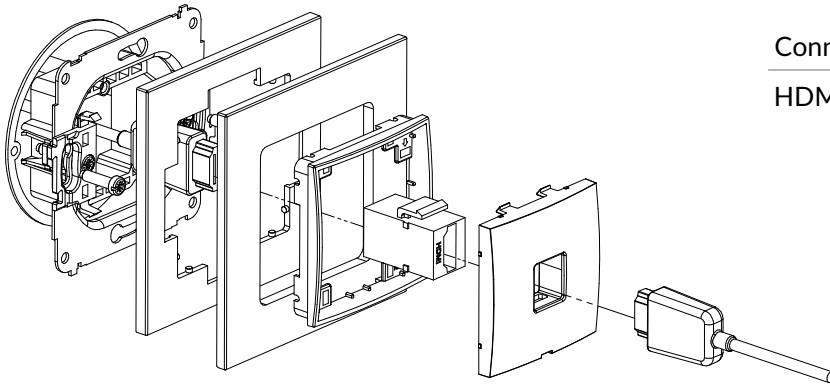

Connection type	Connection
BNC	Screwed

IHDMI-3 + ...IRSK-1

HDMI 2.0 single socket mechanism + universal square glass effect frame

Connection type	Connection
HDMI	1 x HDMI socket female

IHDMIBO-3 + ...IRSK-1

BNC single socket mechanism + universal square glass effect frame

Connection type	Connection
HDMI	1 x HDMI socket female

IHDMI-4 + ...IRSK-1

HDMI 2.0 double socket mechanism + universal square glass effect frame