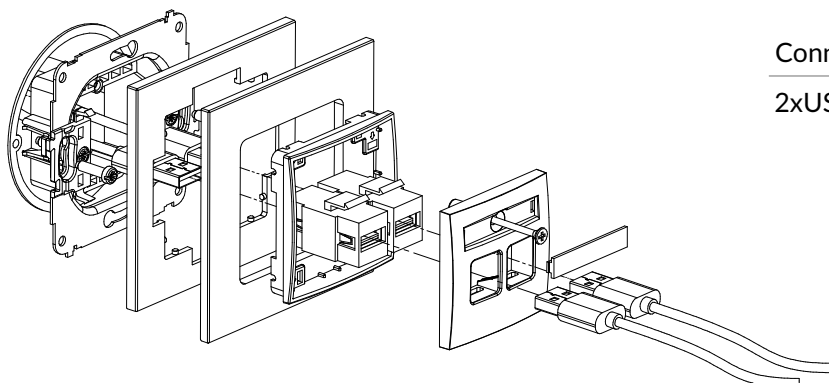

ICUSBBO-8 + ...IRSK-1

Dual USB charger mechanism USB C + USB A, 20W max., without description field + universal square glass effect frame

Connection type	Connection
USB-C + USB-A	Screw clamps

IGUSB-1 + ...IRSK-1

USB A-A 2.0 single socket mechanism + universal square glass effect frame

Connection type	Connection
USB-A 2.0	1 x USB-A socket female

IGUSBBO-1 + ...IRSK-1

USB A-A 2.0 single socket mechanism without destruction field + universal square glass effect frame

Connection type	Connection
USB-A 2.0	1 x USB-A socket female

IGUSB-2 + ...IRSK-1

2xUSB A-A 2.0 double socket mechanism + universal square glass effect frame

Connection type	Connection
2xUSB-A 2.0	2 x USB-A socket female