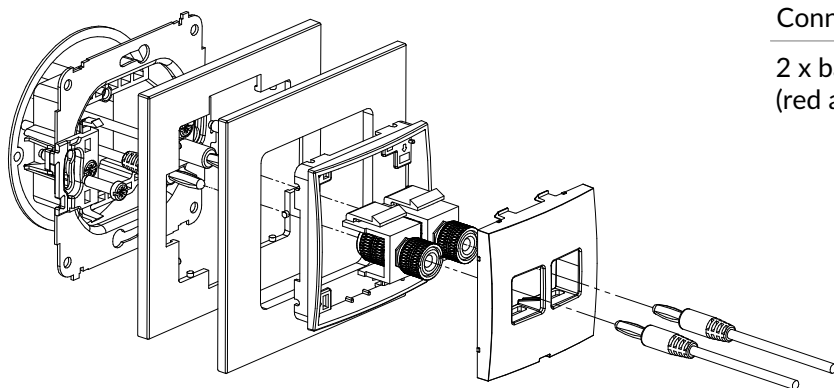

Connection type	Connection
2 x banana gold plated (red and black)	Screwed

IGRCA-1 + ...IRSK-1

RCA single socket (cinch type - yellow, gold-plated) mechanism + universal square glass effect frame